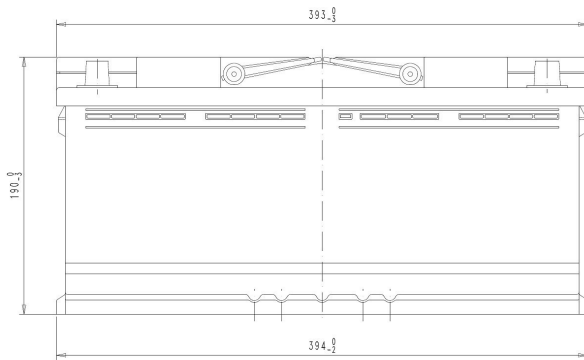

Central Article Code: L06080C05-F
 Local Code: EB1100

Created: 18/04/2018
 Modified: 31/07/2020

Final Outlook	L0605-F
Approval date	15/06/2018

PERFORMANCES

Voltage (V):	12 V	
C20 (Ah):	110.0	20 h
Cranking (A):	800	EN2 CCA
Charge:	WET	
Technology:	Vented/Flooded	
Grid:	Ca/Ca	
Vibration:	Manufactured Specific	
Endurance:	FIAT Requirement	

STD. DIMENSIONS

Length (mm ± 2):	392
Width (mm ± 2):	175
Height (mm ± 2):	190
Total Weight (kg ± 5%):	26.30

All figures show nominal values. Tolerances are according to EN50342 and applicable European Regulations.

CONTAINER

Type:	L06	BLACK
Hold Down:	B13	
H.D. Adapter:	No	

COVER

Type:	Double with Integrat	BLACK
Polarity:	ETN 0	
Terminals:	EN taper post	
Terminal Adapter:	No	
SOCI:	No	
Ventilation:	Central	
Filter:	2 Filters	
Lateral Plug:	Standard	Left side BLACK shape