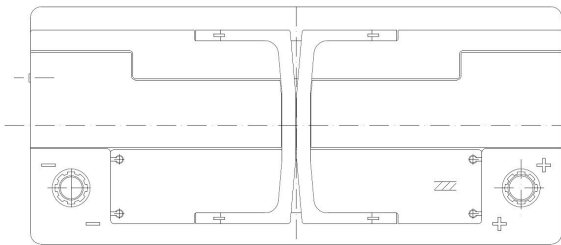

Central Article Code: L06080C05-F
 Local Code: EB1100

Created: 18/04/2018
 Modified: 31/07/2020

Final Outlook	L0605-F
Approval date	15/06/2018

PERFORMANCES

Voltage (V):	12 V	
C20 (Ah):	110.0	20 h
Cranking (A):	800	EN2 CCA
Charge:	WET	
Technology:	Vented/Flooded	
Grid:	Ca/Ca	
Vibration:	Manufactured Specific	
Endurance:	FIAT Requirement	

STD. DIMENSIONS

Length (mm ± 2):	392
Width (mm ± 2):	175
Height (mm ± 2):	190
Total Weight (kg ± 5%):	26.30

All figures show nominal values. Tolerances are according to EN50342 and applicable European Regulations.

CONTAINER

Type:	L06	BLACK
Hold Down:	B13	
H.D. Adapter:	No	

COVER

Type:	Double with Integrat	BLACK
Polarity:	ETN 0	
Terminals:	EN taper post	
Terminal Adapter:	No	
SOCI:	No	
Ventilation:	Central	
Filter:	2 Filters	
Lateral Plug:	Standard	Left side BLACK shape

PLUGS

Type:	1 x Vent Sealed (STE)	BLACK
-------	-----------------------	-------

HANDLES

Type:	2 x Integrated	BLACK
-------	----------------	-------

OTHERS

Degassing Tube:	No
-----------------	----