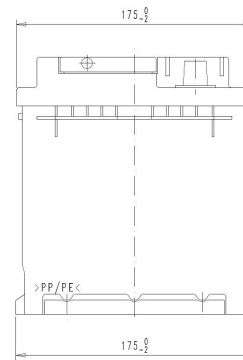

Central Article Code: L06080C05-F
 Local Code: EB1100

Created: 18/04/2018
 Modified: 31/07/2020

Final Outlook	L0605-F
Approval date	15/06/2018

PERFORMANCES

Voltage (V):	12 V	
C20 (Ah):	110.0	20 h
Cranking (A):	800	EN2 CCA
Charge:	WET	
Technology:	Vented/Flooded	
Grid:	Ca/Ca	
Vibration:	Manufactured Specific	
Endurance:	FIAT Requirement	

STD. DIMENSIONS

Length (mm ± 2):	392
Width (mm ± 2):	175
Height (mm ± 2):	190
Total Weight (kg ± 5%):	26.30

All figures show nominal values. Tolerances are according to EN50342 and applicable European Regulations.

CONTAINER

Type:	L06	BLACK
Hold Down:	B13	
H.D. Adapter:	No	

COVER

Type:	Double with Integrat	BLACK
Polarity:	ETN 0	
Terminals:	EN taper post	
Terminal Adapter:	No	
SOCI:	No	
Ventilation:	Central	
Filter:	2 Filters	
Lateral Plug:	Standard	Left side BLACK shape