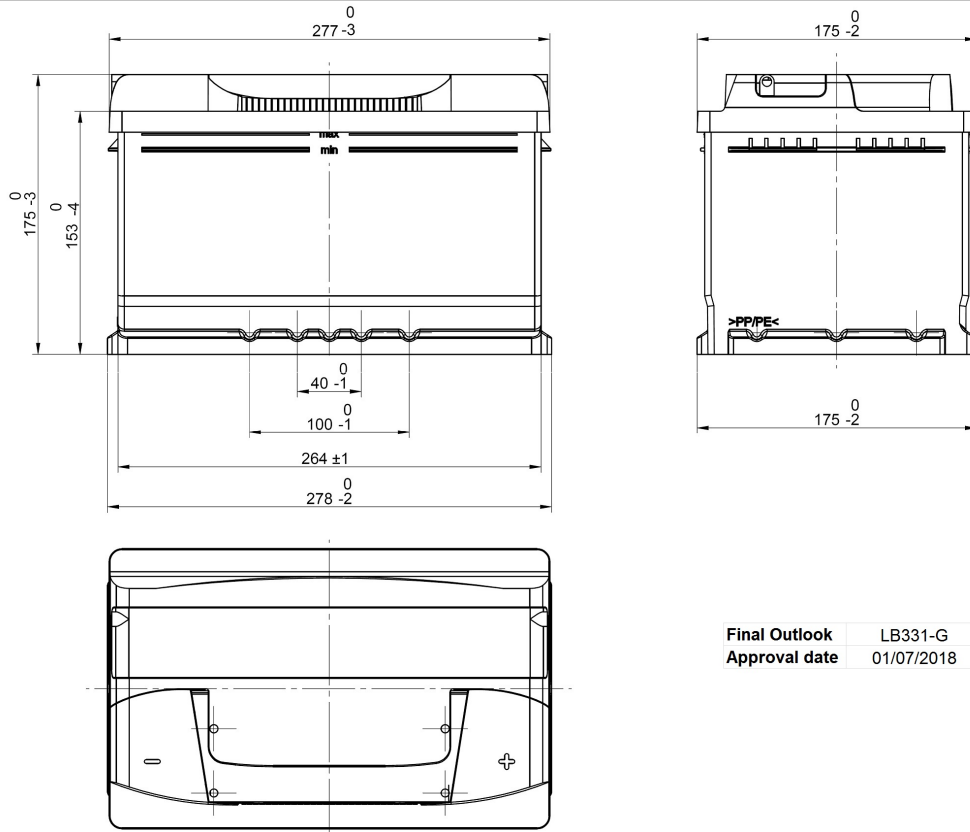

Central Article Code: LB3067C31-G
 Local Code:

Created: 10/05/2018
 Modified: 15/06/2018

Final Outlook LB331-G
 Approval date 01/07/2018

PERFORMANCES		CONTAINER	
Voltage (V):	12 V	Type:	LB3 BLACK
C20 (Ah):	71.0 20 h	Hold Down:	B13
Cranking (A):	670 EN	H.D. Adapter:	No
Charge:	WET	COVER	
Technology:	Vented/Flooded	Type:	NPR BLACK
Grid:	Ca/Ca	Polarity:	ETN 0
		Terminals:	EN taper post
		Terminal Adapter:	No
		SOCI:	No
		Ventilation:	Central
		Filter:	2 Filters
		Lateral Plug:	Standard Right side BLACK shape
STD. DIMENSIONS		PLUGS	
Length (mm ± 2):	278	Type:	1 x NPR (Mani) BLACK
Width (mm ± 2):	175	HANDLES	
Height (mm ± 2):	175	Type:	1 x NPR (Standard) BLACK
		OTHERS	
		Degassing Tube:	No

All figures show nominal values. Tolerances are according to EN50342 and applicable European Regulations.