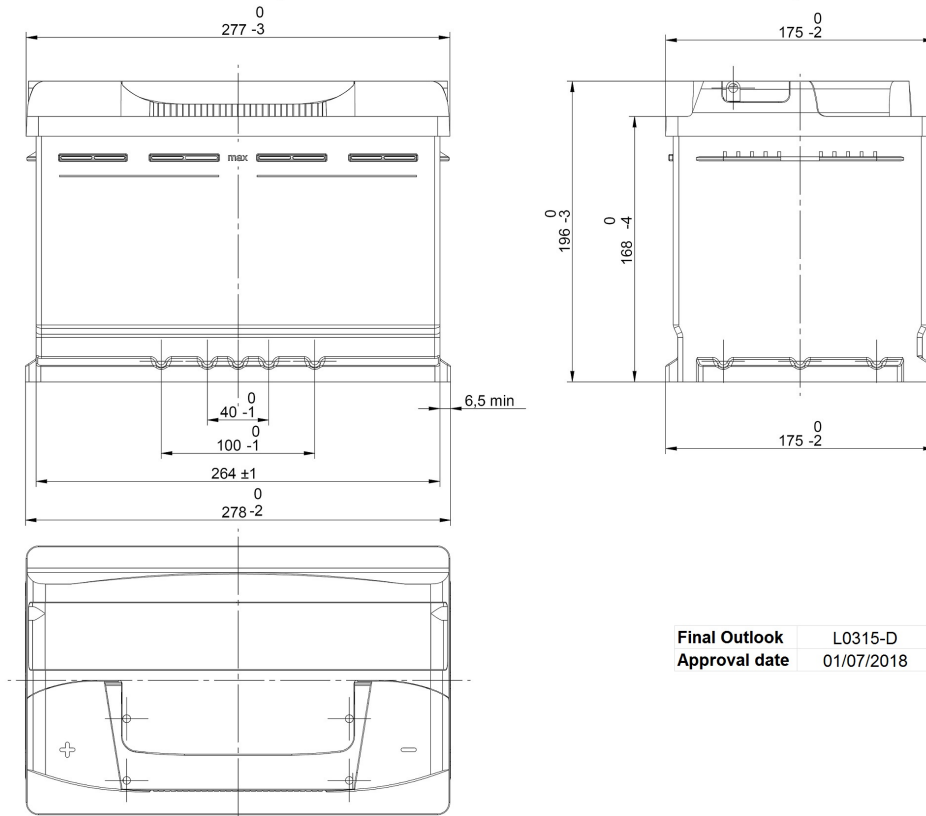

Central Article Code: L03068C15-D  
 Local Code: EB741

Created: 10/05/2018  
 Modified: 31/07/2020

Final Outlook L0315-D  
 Approval date 01/07/2018

PERFORMANCES		CONTAINER	
Voltage (V):	12 V	Type:	L03 BLACK
C20 (Ah):	74.0 20 h	Hold Down:	B13
Cranking (A):	680 EN	H.D. Adapter:	No
Charge:	WET	COVER	
Technology:	Vented/Flooded	Type:	NPR BLACK
Grid:	Ca/Ca	Polarity:	ETN 1
Vibration:	V1 (30Hz+/-2Hz/3g/2h)	Terminals:	EN taper post
Endurance:	E1 (180 cycles@25%)	Terminal Adapter:	No
		SOCI:	No
		Ventilation:	Central
		Filter:	2 Filters
		Lateral Plug:	Standard Right side BLACK shape
STD. DIMENSIONS		PLUGS	
Length (mm ± 2):	278	Type:	1 x NPR (Manifold) BLACK
Width (mm ± 2):	175	HANDLES	
Height (mm ± 2):	190	Type:	1 x NPR (Standard) BLACK
Total Weight (kg ± 5%):	16.60	OTHERS	
		Degassing Tube:	No

All figures show nominal values. Tolerances are according to EN50342 and applicable European Regulations.