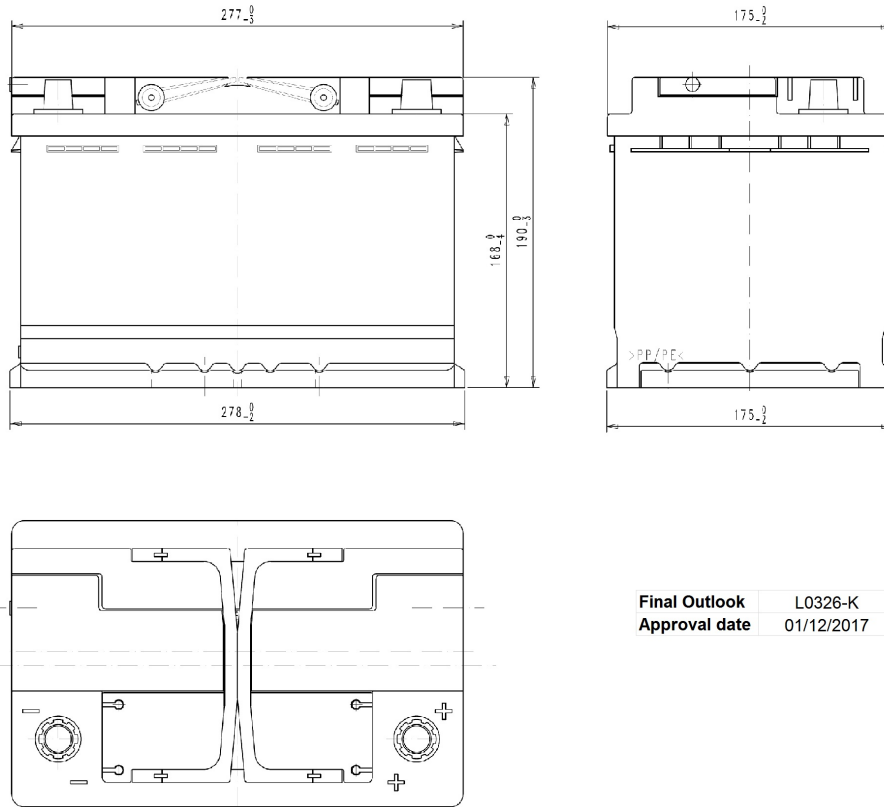

Central Article Code: L03075A26-K
 Local Code:

Created: 04/12/2017
 Modified: 25/04/2018

PERFORMANCES

Voltage (V):	12 V	
C20 (Ah):	70.0	20 h
Cranking (A):	760	EN
Charge:	CHARGED	
Technology:	AGM	
Grid:	Ca/Ca	

STD. DIMENSIONS

Length (mm ± 2):	278
Width (mm ± 2):	175
Height (mm ± 2):	190

All figures show nominal values. Tolerances are according to EN50342 and applicable European Regulations.

CONTAINER

Type:	L03	BLACK
Hold Down:	B13	
H.D. Adapter:	No	

COVER

Type:	Double with Inte BLACK		
Polarity:	ETN 0		
Terminals:	EN taper post		
Terminal Adapter:	No		
SOCI:	No		
Ventilation:	Central		
Filter:	2 Filters		
Lateral Plug:	Standard	Left side	BLACK shape