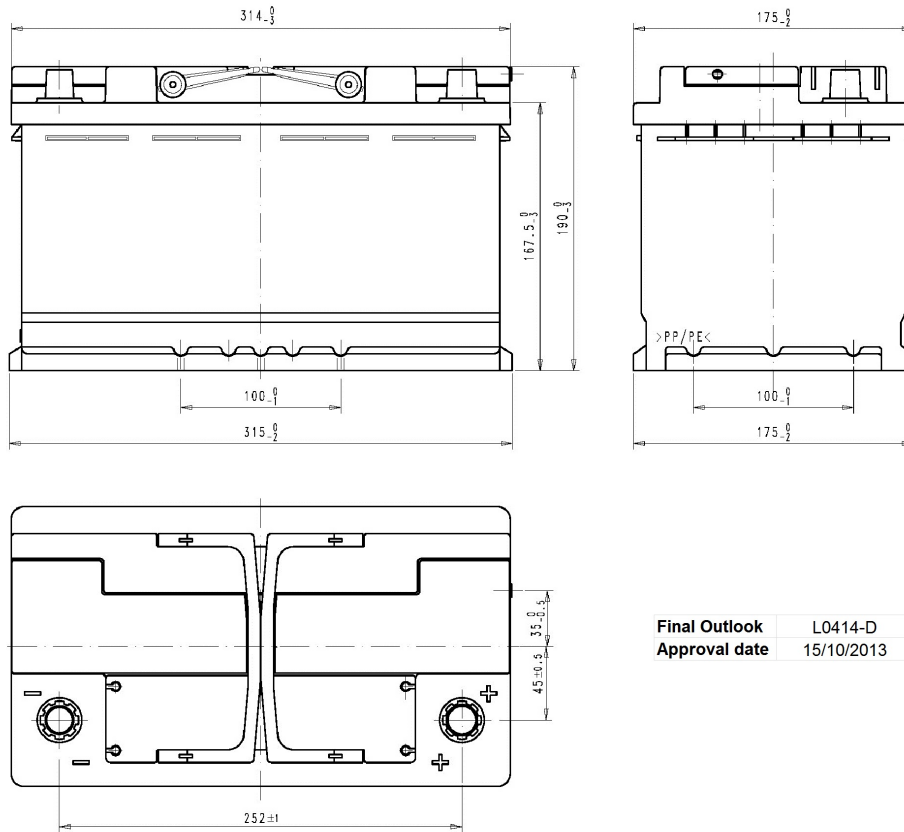

Central Article Code: L04079A14-D
Local Code:

Created: 13/05/2013
Modified: 04/03/2014

PERFORMANCES

Voltage (V):	12 V	
C20 (Ah):	80.0	20 h
Cranking (A):	800	EN
Charge:	CHARGED	
Technology:	AGM	
Grid:	Ca/Ca	

STD. DIMENSIONS

Length (mm ± 2):	315
Width (mm ± 2):	175
Height (mm ± 2):	190

All figures show nominal values. Tolerances are according to EN50342 and applicable European Regulations.

CONTAINER

Type:	L04	BLACK
Hold Down:	B13	
H.D. Adapter:	No	

COVER

Type:	Double with Inte BLACK		
Polarity:	ETN 0		
Terminals:	EN taper post		
Terminal Adapter:	No		
SOCI:	No		
Ventilation:	Central		
Filter:	2 Filters		
Lateral Plug:	Standard	Right side	BLACK shape

PLUGS

Type:	1 x Vent Seale	BLACK

HANDLES

Type:	2 x Integrated	BLACK

OTHERS

Degassing Tube:	No