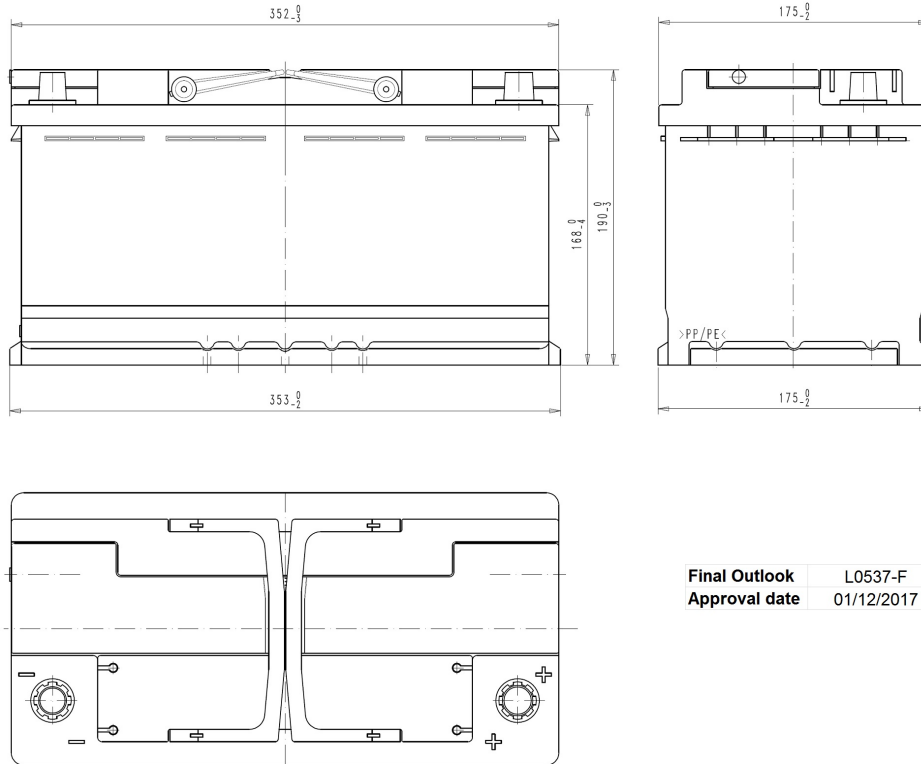

Central Article Code: L05086A37-F
 Local Code:

Created: 04/12/2017
 Modified: 20/12/2017

Final Outlook	L0537-F
Approval date	01/12/2017

PERFORMANCES		CONTAINER	
Voltage (V):	12 V	Type:	L05 BLACK
C20 (Ah):	95.0 20 h	Hold Down:	B13
Cranking (A):	850 EN	H.D. Adapter:	No
Charge:	CHARGED	COVER	
Technology:	AGM	Type:	Double with Inte BLACK
Grid:	Ca/Ca	Polarity:	ETN 0
		Terminals:	EN taper post
		Terminal Adapter:	No
		SOCI:	No
		Ventilation:	Central
		Filter:	2 Filters
		Lateral Plug:	Standard Left side BLACK shape
STD. DIMENSIONS		PLUGS	
Length (mm ± 2):	353	Type:	1 x Vent Seale BLACK
Width (mm ± 2):	175	HANDLES	
Height (mm ± 2):	190	Type:	2 x Integrated BLACK
		OTHERS	
		Degassing Tube:	No

All figures show nominal values. Tolerances are according to EN50342 and applicable European Regulations.